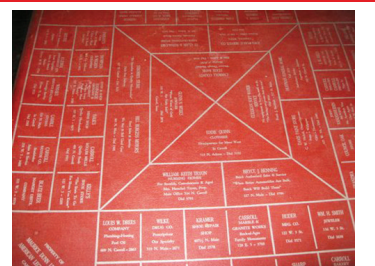

The biggest collection of advertisement material we've been lucky to sell including pictures, small promotional items, one unique item is an advertising table with area advertisements on it. Many from local businesses like the Greteman store in Willey & many other local communities, must come and see!

YOU WON'T WANT TO MISS THIS SALE!

AUCTION NOTE: This is a must see auction with many unique items rarely seen in our 50 years of selling. This will be one of the best sales to attend!

As of ad time, we are still unpacking items and finding new antiques everyday. There is no way to list all we have! There may be a possibility of running two sale rings so please bring a friend!

ED PLETCHETTE, OWNER

Gary Rupiper 712-669-3519 and Don Gerken 712-673-2388, Auctioneers

Charlene Rupiper and JoAnn Gerken, Clerks

www.garyrupiper.com