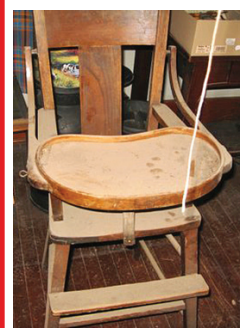

COLLECTIBLES

Children's high chair